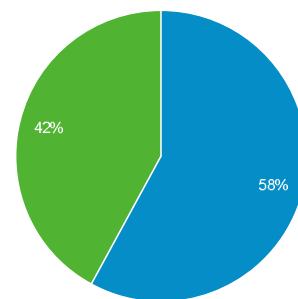

May 1, 2013 - Oct 31, 2013

Audience Overview

All Visits
100.00%

Overview

● Visits

Visits
15,002

Unique Visitors
9,017

Pageviews
36,057

Pages / Visit
2.40

Avg. Visit Duration
00:02:20

Bounce Rate
54.81%

% New Visits
57.87%

■ New Visitor ■ Returning Visitor

Language	Visits	% Visits
1. en-us	6,665	44.43%
2. th	6,172	41.14%
3. th-th	1,773	11.82%
4. en	205	1.37%
5. en-gb	135	0.90%
6. zh-cn	11	0.07%
7. de-de	6	0.04%
8. ja	6	0.04%
9. es	3	0.02%
10. fr	3	0.02%